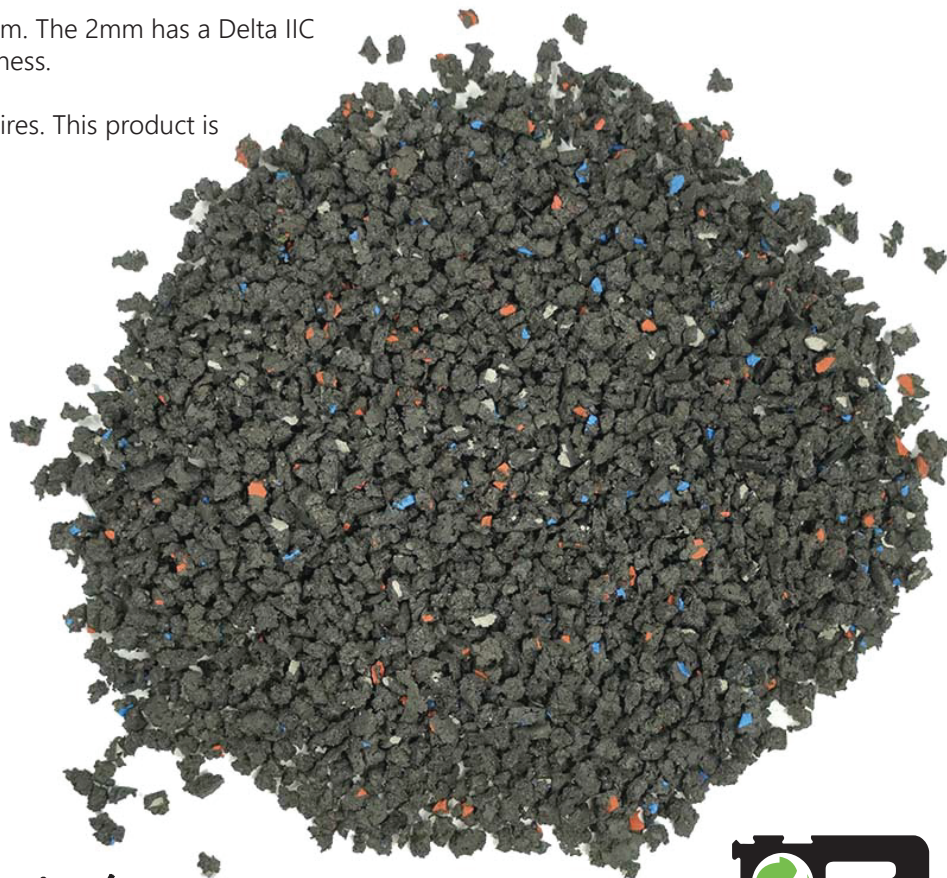

Our SOUNDlogix is a resilient underlayment that can be used under most floors. It comes in a variety of thicknesses.

The most popular are 2mm, 5mm, 10mm and 12mm. The 2mm has a Delta IIC of 22 and goes up from there depending on thickness.

It is a true green item made from post consumer tires. This product is designed to give your life a little more serenity.

*Soundlogix...where serenity begins*